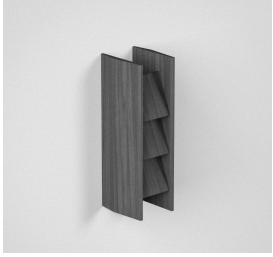

# LAKER

Product Data Sheet —

Louvre Light

DESCRIPTION

The Louvre Light is a stunning wall light with an exquisite walnut finish. Its modern design provides ample illumination while adding a captivating aesthetic to any room. Transform your interior with the sophisticated elegance of the Louvre Light.  
Design: David Caon & Henry Wilson 2021

LOUVRE LIGHT, TIMBER.  
LKR-LVR-WA

DIMENSIONS 360W X 450D X 795H  
MATERIALS AMERICAN WALNUT, STEEL, ACRYLIC

WEIGHT 1.1 KG  
COUNTRY OF ORIGIN CHINA  
WARRANTY 2 YEARS  
LEAD TIME 6-8 WEEKS  
INTERGRATED LED OSRAM / 12W / 3000K / 12V / DIM  
DIMMER OSRAM OTi DALI DIM 1-4CH D  
INPUT VOLTAGE 12V  
WIRING PLUG-IN (AU) / HARDWIRING  
CERTIFICATIONS UL LISTED