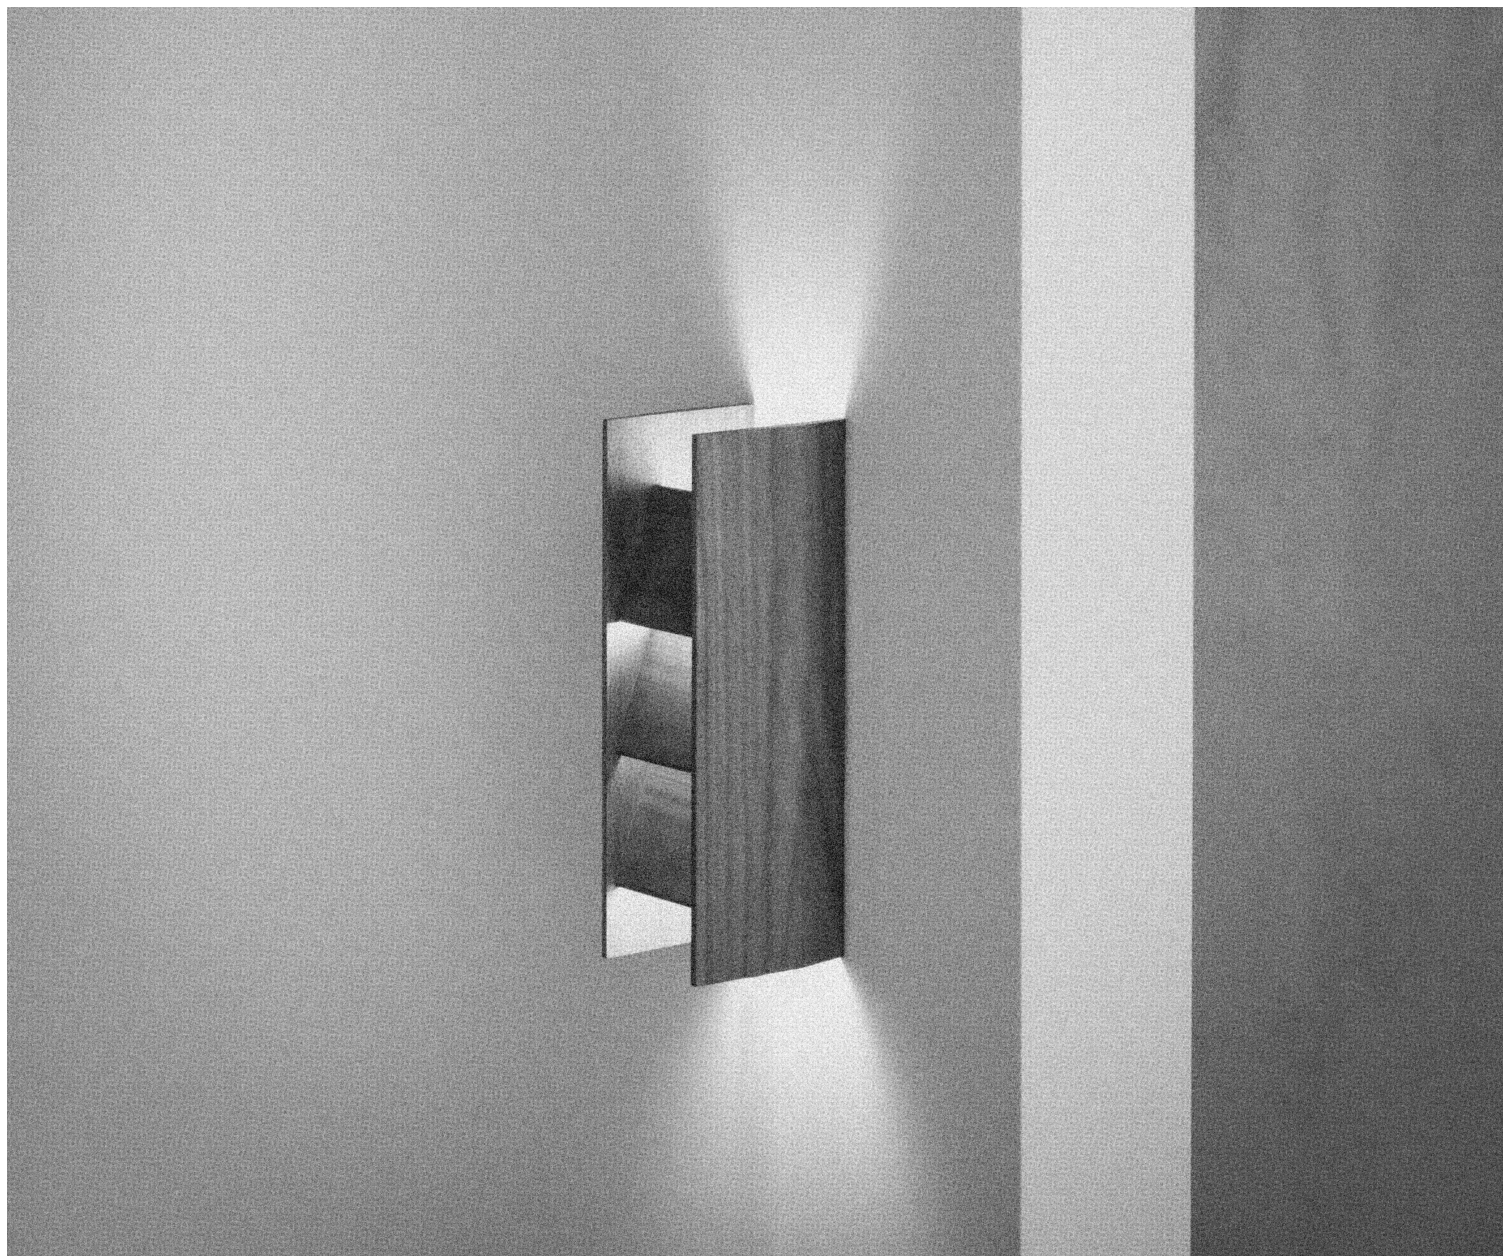

# LAKER

Product Data Sheet —

Louvre Light

DESCRIPTION

The Louvre Light is a stunning wall light with an exquisite walnut finish. Its modern design provides ample illumination while adding a captivating aesthetic to any room. Transform your interior with the sophisticated elegance of the Louvre Light.  
Design: David Caon & Henry Wilson 2021

LOUVRE LIGHT, TIMBER.  
LKR-LVR-WA

DIMENSIONS 360W X 450D X 795H  
MATERIALS AMERICAN WALNUT, STEEL, ACRYLIC

WEIGHT 1.1 KG  
COUNTRY OF ORIGIN CHINA  
WARRANTY 2 YEARS  
LEAD TIME 6-8 WEEKS  
INTERGRATED LED OSRAM / 12W / 3000K / 12V / DIM  
DIMMER OSRAM OTi DALI DIM 1-4CH D  
INPUT VOLTAGE 12V  
WIRING PLUG-IN (AU) / HARDWIRING  
CERTIFICATIONS UL LISTED