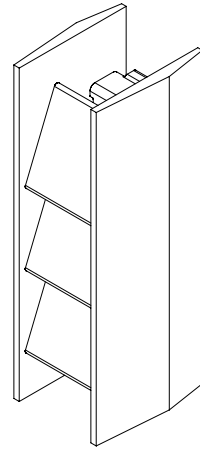

LOUVRE LIGHT, TIMBER.  
LKR-LVR-WA

DIMENSIONS 360W X 450D X 795H  
MATERIALS AMERICAN WALNUT, STEEL, ACRYLIC

WEIGHT 1.1 KG  
COUNTRY OF ORIGIN CHINA  
WARRANTY 2 YEARS  
LEAD TIME 6-8 WEEKS  
INTERGRATED LED OSRAM / 12W / 3000K / 12V / DIM  
DIMMER OSRAM OTi DALI DIM 1-4CH D  
INPUT VOLTAGE 12V  
WIRING PLUG-IN (AU) / HARDWIRING  
CERTIFICATIONS UL LISTED

FINISHES

AMERICAN WALNUT

TOP VIEW

ISOMETRIC VIEW

FRONT VIEW

SIDE VIEW

(E. info@laker.studio)  
(P. (02) 9199 9658)  
(A. 3/82 Myrtle Street, Chippendale NSW 2008)