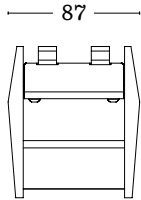

LOUVRE LIGHT, TIMBER.  
LKR-LVR-WA

DIMENSIONS 360W X 450D X 795H  
MATERIALS AMERICAN WALNUT, STEEL, ACRYLIC

WEIGHT 1.1 KG  
COUNTRY OF ORIGIN CHINA  
WARRANTY 2 YEARS  
LEAD TIME 6-8 WEEKS  
INTERGRATED LED OSRAM / 12W / 3000K / 12V / DIM  
DIMMER OSRAM OTi DALI DIM 1-4CH D  
INPUT VOLTAGE 12V  
WIRING PLUG-IN (AU) / HARDWIRING  
CERTIFICATIONS UL LISTED

FINISHES

AMERICAN WALNUT

TOP VIEW

ISOMETRIC VIEW

FRONT VIEW

SIDE VIEW

(E. info@laker.studio)  
(P. (02) 9199 9658)  
(A. 3/82 Myrtle Street, Chippendale NSW 2008)