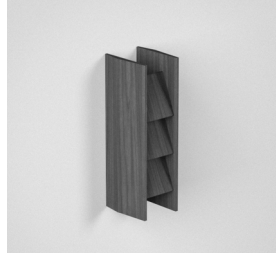

LAKER

Product Data Sheet —

Louvre Light

DESCRIPTION

The Louvre Light is a stunning wall light with an exquisite walnut finish. Its modern design provides ample illumination while adding a captivating aesthetic to any room. Transform your interior with the sophisticated elegance of the Louvre Light.
Design: David Caon & Henry Wilson 2021

LOUVRE LIGHT, TIMBER.
LKR-LVR-WA

DIMENSIONS 360W X 450D X 795H MM
MATERIALS AMERICAN WALNUT, STEEL, ACRYLIC

WEIGHT 1.1 KG
COUNTRY OF ORIGIN CHINA
WARRANTY 2 YEARS
LEAD TIME 6-8 WEEKS
INTERGRATED LED OSRAM / 12W / 3000K / 12V / DIM
DIMMER OSRAM OTi DALI DIM 1-4CH D
INPUT VOLTAGE 12V
WIRING PLUG-IN (AU) / HARDWIRING
CERTIFICATIONS UL LISTED