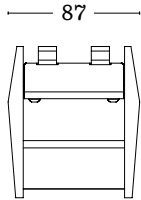

LOUVRE LIGHT, TIMBER.
LKR-LVR-WA

DIMENSIONS 360W X 450D X 795H MM
MATERIALS AMERICAN WALNUT, STEEL, ACRYLIC

WEIGHT 1.1 KG
COUNTRY OF ORIGIN CHINA
WARRANTY 2 YEARS
LEAD TIME 6-8 WEEKS
INTERGRATED LED OSRAM / 12W / 3000K / 12V / DIM
DIMMER OSRAM OTi DALI DIM 1-4CH D
INPUT VOLTAGE 12V
WIRING PLUG-IN (AU) / HARDWIRING
CERTIFICATIONS UL LISTED

FINISHES

AMERICAN WALNUT

TOP VIEW

ISOMETRIC VIEW

FRONT VIEW

SIDE VIEW

(E. info@laker.studio)
(P. (02) 9199 9658)
(A. 3/82 Myrtle Street, Chippendale NSW 2008)