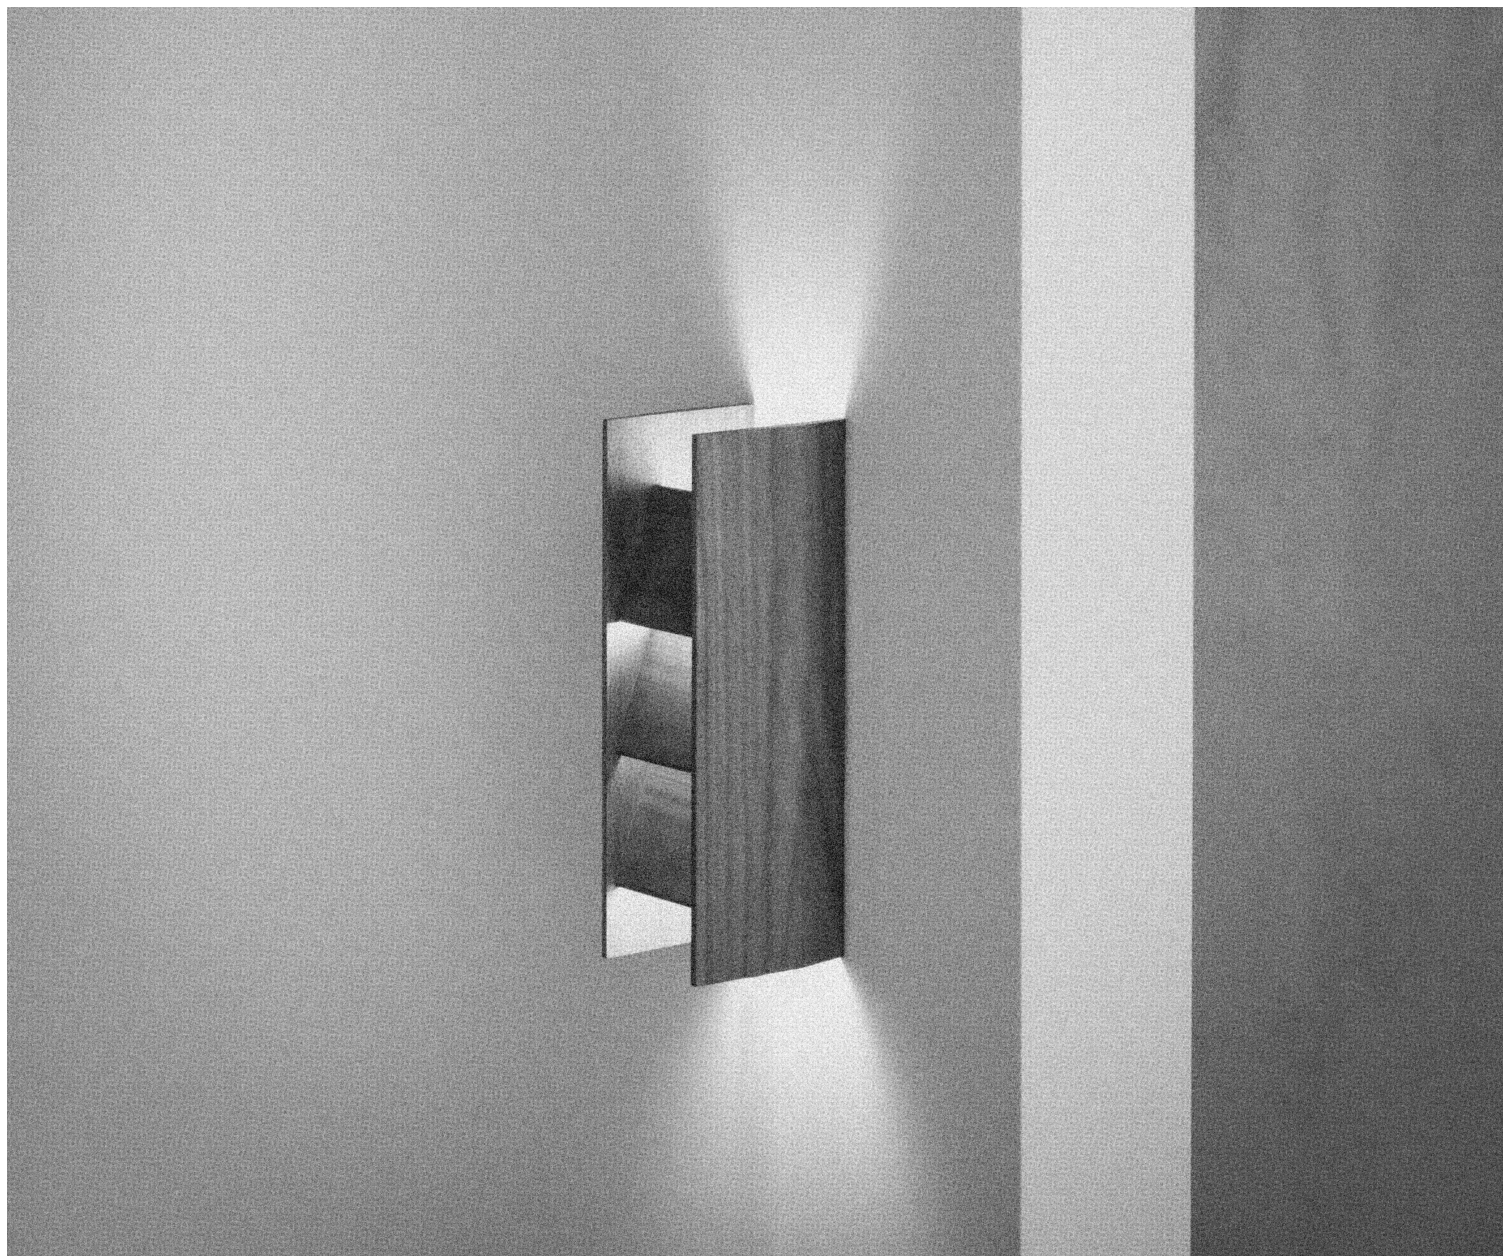

LAKER

Product Data Sheet —

Louvre Light

The Louvre Light is a stunning wall light with an exquisite walnut finish. Its modern design provides ample illumination while adding a captivating aesthetic to any room. Transform your interior with the sophisticated elegance of the Louvre Light.

Design: David Caon & Henry Wilson 2024

MATERIALS
PRODUCT WEIGHT
INTERGRATED LED
DIMMER
INPUT VOLTAGE
WIRING
CERTIFICATIONS

WALNUT, STEEL, ACRYLIC
-1KG / 2.2LBS
OSRAM / 12W / 3000K / 12V / DIM
OSRAM OTi DALI DIM 1-4CH D
12V
PLUG-IN (AU) / HARDWIRING
UL LISTED